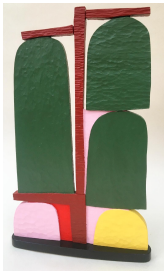

Galerie Rompone

Nicholas Imms *Wood Vibes*

Raum/ room Nr. 1

22. April - 10. Juni 2023

A Monument to groovy, bemaltes/painted 15mm Sperrholz/plywood,
52 x 18 cm

Lattice Relief in Blue, bemaltes/painted 12mm Sperrholz/plywood, 48 x 49 cm

Looped Form Nr.4 (red), bemaltes/painted 12mm Sperrholz/plywood, 57 x 44 cm

Red Hollowed Relief, bemaltes/painted 15mm Sperrholz/plywood, 47 x 36 cm

Sketch relief Nr.6, bemaltes/painted 18mm Sperrholz/plywood,
44 x 35,5 cm

Seven piece Connected Form, bemaltes/painted 18mm Sperrholz/plywood,
19 x 33 cm

Six Holed Pink Form, bemaltes/painted 20mm Sperrholz/plywood, 48 x 24 cm

Stand Relief Nr. 1 bemaltes/painted 12mm Sperrholz/12mm plywood, 33 x 21 cm

Groth in Blue part two, bemaltes/painted 15mm Sperrholz/plywood,
71 x 12,5 cm

Groth in Blue, bemaltes/painted 12mm Sperrholz/plywood,
43,5 x 21 cm

Groth in Blue, bemaltes/painted 12mm Sperrholz/plywood,
43,5 x 21 cm