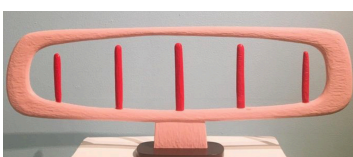

Finger Grill, 2020, bemaltes/painted 12mm Sperrholz/
plywood, 31 x 82 cm