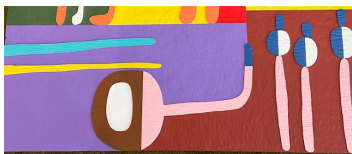

Sketch relief Nr. 8, 2022, bemaltes / painted 20mm Sperrholz / plywood, 25 x 60,5 cm