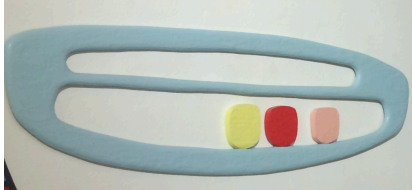

Line and Dot Study, bemaltes/painted 15mm Sperrholz/plywood,
38 x 132 cm